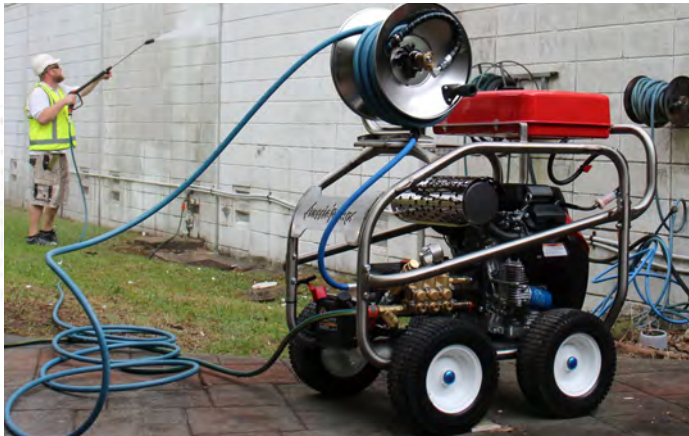

FAST PAINT PREP
Turbo Charged!

NEW ULTRA A ... ideal for paint prep!

- Honda GX630 electric start
- NEW Premium 'Big Bert' heavy duty, slow speed triplex pump with 4 year warranty (page 100)
- Stainless steel frame & anti vib mounts, steel wheels with flat free tyres (13")
- FREE ASP (Aussie Safety Protection) kit ... protects operator & machine from pressure spikes & extended bypass running
- Optional Cobra Loc for permanent ute mounting (ACRADLECOBRA-SS $656)
- 18 litre fuel tank
- Heavy duty gearbox drive provides OH&S safety benefits, minimal maintenance

ULTRA-A ACCESSORIES SUPPLIED

- 10m R2 3/8" Aussie Blue-Pro non marking hose with M22 couplings (30m on hose reel version) (AHW06M22X2X10)
- Heavy duty pro gun with melted handle (AL55 4,500 psi) (M4022209003)
- 700mm stainless steel dual lance (C3924.01)
- 2 x laser cut nozzles (15° & detergent) (C915050M, C915500MSS)