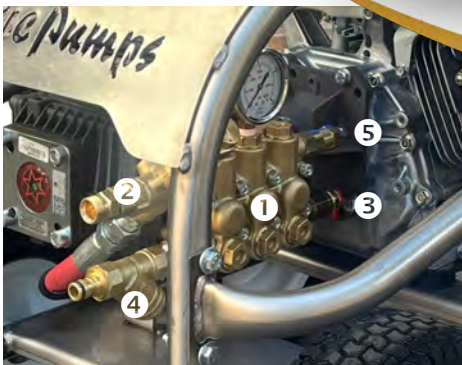

4,000 PSI from $4,987

FREE Aussie Safety Protection kit protects operator & machine from pressure spikes & extended bypass running