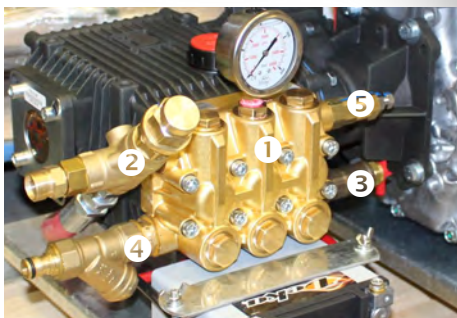

- 1 Bertolini pump
- 2 Independent Brass unloader
- 3 Thermal dump
- 4 Brass strainer
- 5 Safety valve

Suits

- Paint prep
- Cleaning Contractors
- Concreters
- Boat Yards
- Machinery wash-down
- Haulage Contractors
- Commercial Cleaners
- Maritime
- Piggeries
- Roof Cleaners
- Construction
- Graffiti removal
- Councils

SEPT 2024 | ISSUE 1

	Pressure	EWP with turbo	Flow	Honda Engine	HP	Version	Stock code	List price
Ultra A	4,000 psi (275 bar)	6,485 psi	20 lpm	GX630 electric start	23	Standard	ABBSSULTRA/GX630	$8,953
						With Hose Reel	ABBSSULTA/GX630HR	$10,574