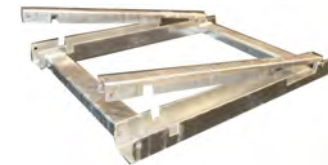

AUSSIE SCUD (GEARBOX) ... THE PRO'S CHOICE

- 'Big Berty' Bertolini slow speed triplex pump with 4 year warranty (page 100)
- **NEW Scud stainless steel frame** including a hose reel mounting plate & anti vib mounts, steel wheels with **flat free** tyres (13").
- **Detergent injection** ... faster cleaning
- **Gearbox drive** ... longer life, OH&S, dust free drive, 2:1 reduction
- **FREE ASP (Aussie Safety Protection) kit** ... protects operator & machine from pressure spikes & extended bypass running

- Optional lift bar (ASS400LIFTBAR $259)

- Optional stainless steel Cobra Loc for permanent ute/trailer mounting (ACRADLECOBRA-SS $656)

SCUD STANDARD ACCESSORIES SUPPLIED

- **10 metre Aussie Bluepro** double wire braid hose with M22 couplings (AHW06M22X2X10)
- **Heavy duty pro gun (AL55)** (M4022209003)
- **700mm stainless steel dual lance** with high low pressure selection (C3924.01)
- **2 x laser cut nozzles** (15° & detergent) (C915030M, C915500MSS)

HOSE REEL VERSION ACCESSORIES SUPPLIED

- **Stainless steel reel fitted** with 30m Aussie **BluePro** double wire braid hose with M22 couplings (A134SS/30MBPH)
- **Heavy duty pro gun (AL55)** (M4022209003)
- **700mm stainless steel dual lance** with high low pressure selection (C3924.01)
- **2 x laser cut nozzles** (15° & detergent) (C915030M, C915500MSS)

NOTE: Order a Foamer (& coupler) for detergent application with hose reel version. (MPA25152612 + C1500.06 .... $176)

YANMAR
Diesel drive ... p18

Pump details, unit weights & dimensions

SCUD	Bertolini Pump	Nozzle	Weight	Dimensions with skid (Lxwxh)
350	TTL1520	045	110kg	1100 x 800 x 950 mm
351	TTL2120	060	110kg	1100 x 800 x 950 mm
400	TTL1330	035	110kg 140 kgs HR version	1100 x 800 x 950 mm

Bertolini Pump service kits ... p 101

Optional accessories FASTER, SMARTER, SAFER