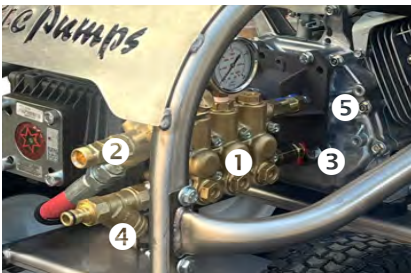

- 1 Bertolini pump
- 2 Independent Brass unloader
- 3 Thermal dump
- 4 Brass strainer
- 5 Safety valve

Suits

- Shipyards
- Concrete scoring
- Construction Sites
- Contract cleaning
- Hydro-demolition
- Large machinery wash-down
- Maritime
- Mining
- Rust removal
- Surface Prep

SEPT 2024 | ISSUE 1

	Pressure	EWP with turbo	Flow	Honda Engine	HP	Stock code	List price
PREDATOR A (Class A)	5,000 psi (350 bar)	8,500 psi	16 lpm	GX630 electric start	23	ABBSSPRED-A/GX630	$9,988